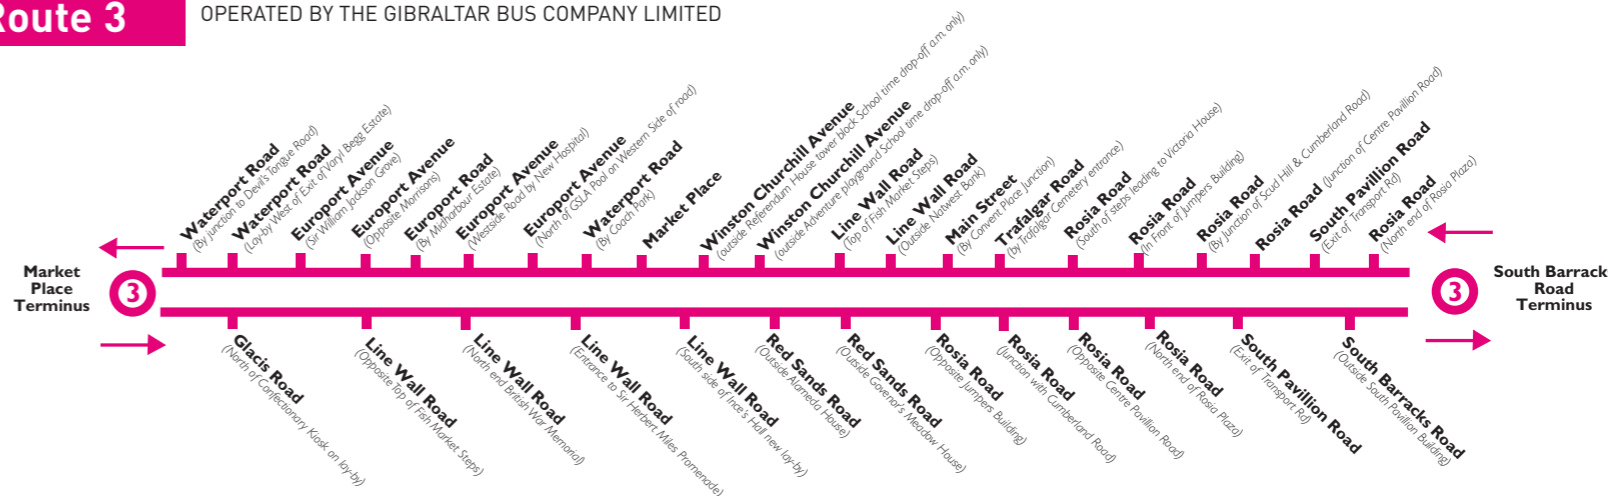

Route 3 OPERATED BY THE GIBRALTAR BUS COMPANY LIMITED

Time from Market Place Terminus: Route: Market Place to South Barracks
Monday to Friday
07.15 • 07.35 • 07.50 • 08.05 • 08.20 • 08.35 • 08.50... There will be a bus service every 15 mins at the same mins past each hour 05, 20, 35, 50 up to... 19.30 Thereafter... 19.30 • 19.50 • 20.10 • 20.30 • 21.00
Saturday
07.30 • 08.00 • 08.30 • 09.00 • 09.30 • 09.50... There will be a bus service every 20 mins on the hour 10, 30, 50 up to... 18.50 Thereafter... 19.15 • 19.45 • 20.15 • 20.45 • 21.05
Sunday & Public Holidays
08.25 • 08.55 • 09.25 • 09.50 • 10.15 • 10.40 • 11.05 • 11.30 • 11.55 • 12.20 • 12.45 • 13.10 • 13.35 • 14.00 • 14.25 • 14.50 • 15.15 • 15.40 • 16.05 • 16.30 • 16.55 • 17.20 • 17.45 • 18.10 • 18.35 • 19.00 • 19.25 • 19.50 • 20.15 • 20.40 • 21.05

Time from South Barracks Terminus: Route: South Barracks to Market Place
Monday to Friday
07.15 • 07.35 • 08.00 • 08.15 • 08.30... There will be a bus service every 15 mins on the hour 00, 15, 30, 45 up to... 19.20 Thereafter... 19.40 • 20.00 • 20.40 • 21.00
Saturday
07.25 • 07.55 • 08.25 • 08.55 • 09.25 • 09.55 • 10.15... There will be a bus service every 20 mins on the hour 15, 35, 55 up to... 17.55 Thereafter... 18.20 • 18.45 • 19.15 • 19.45 • 20.15 • 20.35 • 21.05
Sunday & Public Holidays
08.15 • 08.45 • 09.15 • 09.45 • 10.10 • 10.35 • 11.00 • 11.25 • 11.50 • 12.15 • 12.40 • 13.05 • 13.30 • 13.55 • 14.20 • 14.45 • 15.10 • 15.35 • 16.00 • 16.25 • 16.50 • 17.15 • 17.40 • 18.05 • 18.30 • 18.55 • 19.20 • 19.45 • 20.10 • 20.35 • 21.00