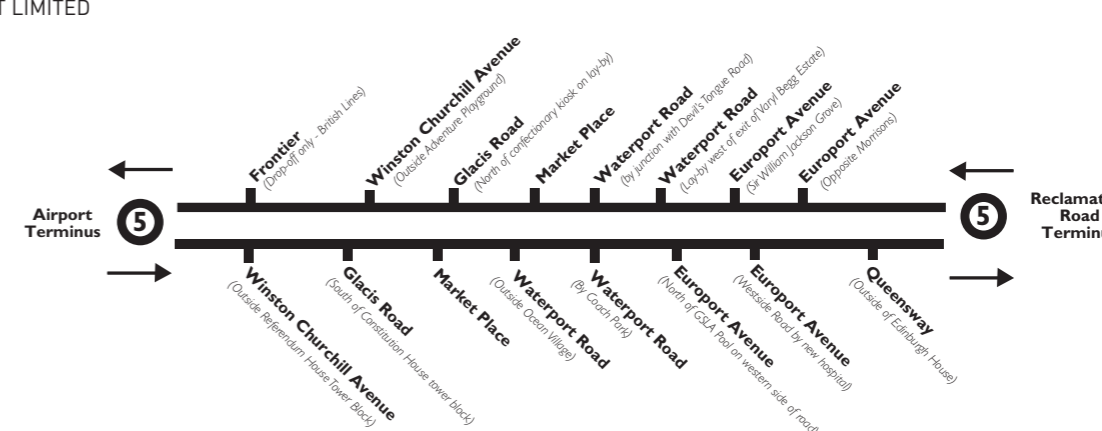

Route 5 JOINTLY OPERATED BY THE GIBRALTAR BUS COMPANY LIMITED & CALYPSO TRANSPORT LIMITED

Time from Airport Terminus: Route: Airport to Reclamation Road
Monday to Friday
06.30 • 07.00 • 07.15 • 07.30 • 07.50 • 08.00 • 08.15... There will be a bus service every 15 mins on the hour 00, 15, 30, 45 up to and including... 21.00
Saturday
07.00 • 07.20 • 07.40 • 08.00 • 08.20 • 08.40 • 09.00 • 09.15... There will be a bus service every 15 mins on the hour 00, 15, 30, 45 up to... 19.00 Thereafter... 19.20 • 19.40 • 20.00 • 20.20 • 20.40 • 21.00
Sunday & Public Holidays
08.00 • 08.20 • 08.40 • 09.00 • 09.20 • 09.40... There will be a bus service every 20 mins on the hour 00, 20, 40 up to and including... 21.00

Time from Reclamation Road Terminus: Route: Reclamation Road to Airport
Monday to Friday
06.45 • 07.00 • 07.15 • 07.30 • 07.45 • 08.00 • 08.15... There will be a bus service every 15 mins on the hour 00, 15, 30, 45 up to and including... 21.00
Saturday
07.00 • 07.20 • 07.40 • 08.00 • 08.20 • 08.40 • 09.00 • 09.15... There will be a bus service every 15 mins on the hour 00, 15, 30, 45 up to... 19.00 Thereafter... 19.20 • 19.40 • 20.00 • 20.20 • 20.40 • 21.00
Sunday & Public Holidays
08.00 • 08.20 • 08.40 • 09.00 • 09.20 • 09.40... There will be a bus service every 20 mins on the hour 00, 20, 40 up to and including... 21.00