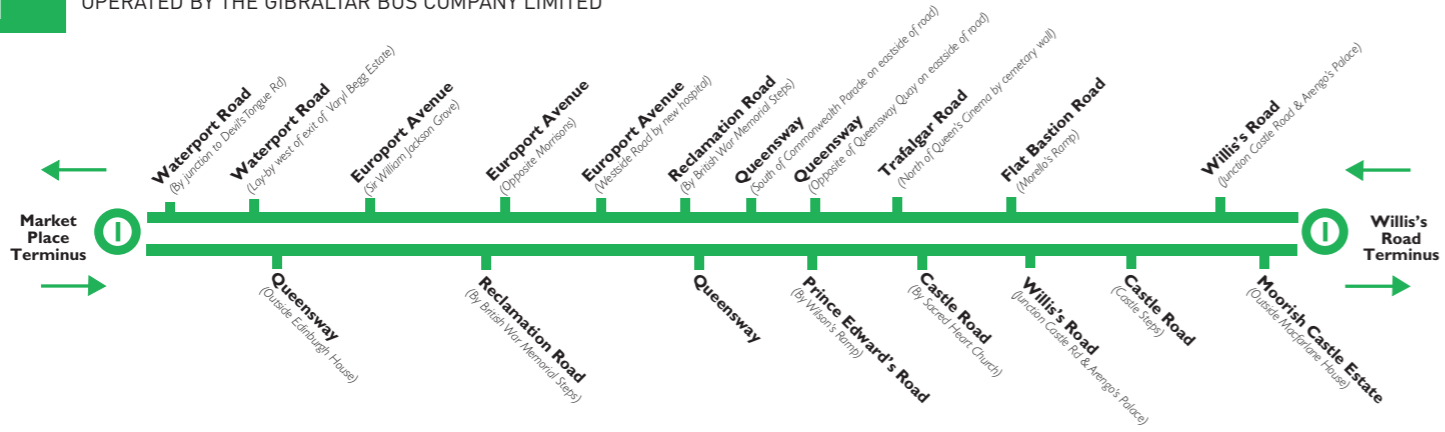

NEW BUS ROUTES

On Saturday 28th May 2011 the Government of Gibraltar will be introducing a revised bus service in accordance with its Integrated Traffic, Parking and Transport Plan.

The Government has reviewed the current routes and new routes are being introduced that are more consistent with an efficient and modern bus service that provides for point to point transport. The new routes will have as their main terminus the Market Place bus stop.

The new routes will be numbered 1 to 5. In keeping with the Government's commitment to introduce a free bus service routes 1 to 4 will be a free service for all passengers. These routes will cover all points in Gibraltar except a journey to the frontier.

Route 5, which will be operated jointly by the Gibraltar Bus Company Limited and Calypso Transport Limited, will be the only fare paying route. This route will operate from the Frontier via Market Place to Reclamation Road and return to the Frontier via Europort Avenue, Waterport Road and Market Place.

Details of these new routes are set out below. Copies of these route maps will be available from the Gibraltar Bus Company Limited and can be downloaded from the Government's website.

Route 1 OPERATED BY THE GIBRALTAR BUS COMPANY LIMITED

Time from Market Place Terminus: Route: Market Place to Willis's Road via Queensway
Monday to Friday
From 07.40... There will be a bus service every 20 mins on the hour 00, 20, 40 up to and including... 19.00 Thereafter... 19.25 • 19.50 • 20.15 • 20.40 • 21.05
Saturday
08.40 • 09.20 • 10.00 • 10.40 • 11.00 • 11.25 • 11.50 • 12.15 • 12.40 • 13.05 • 13.30 • 13.55 • 14.20 • 14.45 • 15.10 • 15.35 • 16.00 • 16.25 • 16.50 • 17.15 • 17.40 • 18.05 • 18.30 • 18.55 • 19.15 • 19.50 • 20.25 • 21.00
Sunday & Public Holidays
09.40 • 10.20 • 11.00 • 11.20 • 11.45 • 12.10 • 12.35 • 13.00 • 13.25 • 13.50 • 14.15 • 14.40 • 15.05 • 15.30 • 15.55 • 16.20 • 16.45 • 17.10 • 17.35 • 18.00 • 18.25 • 19.10 • 19.45 • 20.20 • 21.00

Time from Willis's Road Terminus: Route: Willis's Road to Hospital via Queensway
Monday to Friday
From 07.20... There will be a bus service every 20 mins on the hour 00, 20, 40 up to and including... 19.00 Thereafter... 19.25 • 19.50 • 20.15 • 20.40 • 21.05
Saturday
09.00 • 09.40 • 10.20 • 11.00 • 11.25 • 11.50 • 12.15 • 12.40 • 13.05 • 13.30 • 13.55 • 14.20 • 14.45 • 15.10 • 15.35 • 16.00 • 16.25 • 16.50 • 17.15 • 17.40 • 18.05 • 18.30 • 18.55 • 19.25 • 20.00 • 20.40
Sunday & Public Holidays
09.20 • 10.00 • 10.40 • 11.20 • 11.45 • 12.10 • 12.35 • 13.00 • 13.25 • 13.50 • 14.15 • 14.40 • 15.05 • 15.30 • 15.55 • 16.20 • 16.45 • 17.10 • 17.35 • 18.00 • 18.25 • 18.50 • 19.25 • 20.00 • 20.40