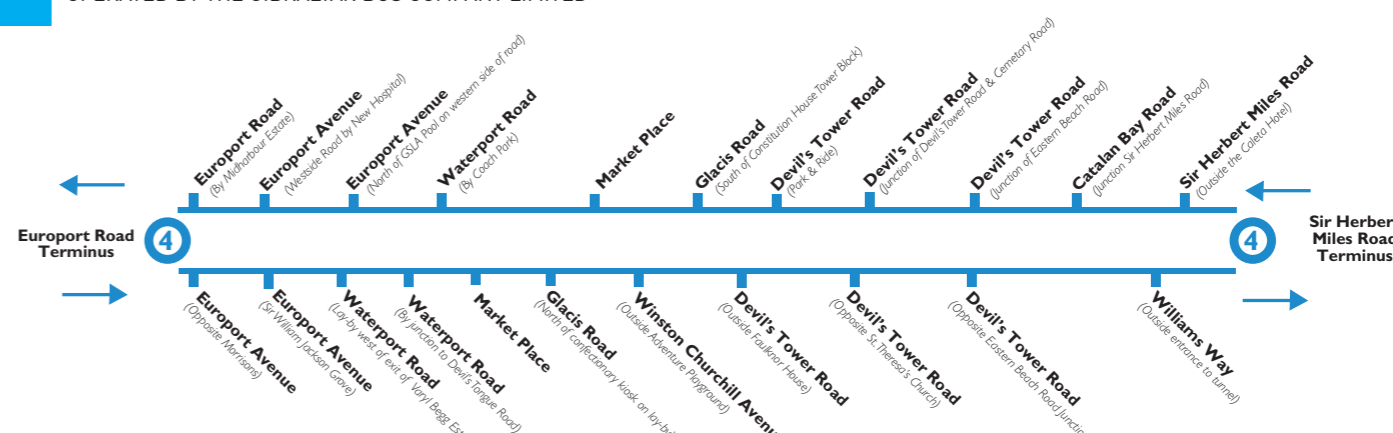

Route 4 OPERATED BY THE GIBRALTAR BUS COMPANY LIMITED

Time from Europort Road Terminus: Route: Europort Road to Sir Herbert Miles Road via Market Place
Monday to Friday
07.15 • 07.45 • 08.05... There will be a bus service every 15 mins at the same mins past each hour 05, 20, 35, 50 up to... 18.40 Thereafter... 19.00 • 19.20 • 19.40 • 20.00 • 20.30 • 21.00
Saturday
07.50 • 08.30 • 09.10 • 09.50... There will be a bus service every 20 mins at the same mins past each hour 10, 30, 50 up to... 18.30 Thereafter... 19.00 • 19.30 • 20.00 • 20.30 • 21.00
Sunday & Public Holidays
08.30 • 09.10 • 09.50... There will be a bus service every 20 mins at the same mins past each hour 10, 30, 50 up to... 18.30 Thereafter... 19.00 • 19.30 • 20.00 • 20.30 • 21.00

Time from Sir Herbert Miles Road Terminus: Route: Sir Herbert Miles Road via Market Place & Hospital to Europort Road
Monday to Friday
07.15 • 07.45 • 08.05... There will be a bus service every 15 mins at the same mins past each hour 05, 20, 35, 50 up to... 18.40 Thereafter... 19.00 • 19.20 • 19.40 • 20.00 • 20.30 • 21.00
Saturday
07.30 • 08.10 • 08.50 • 09.30 • 09.50... There will be a bus service every 20 mins at the same mins past each hour 10, 30, 50 up to... 18.30 Thereafter... 19.00 • 19.30 • 20.00 • 20.30 • 21.00
Sunday & Public Holidays
08.10 • 08.50 • 09.30 • 09.50... There will be a bus service every 20 mins at the same mins past each hour 10, 30, 50 up to... 18.30 Thereafter... 19.00 • 19.30 • 20.00 • 20.30 • 21.00